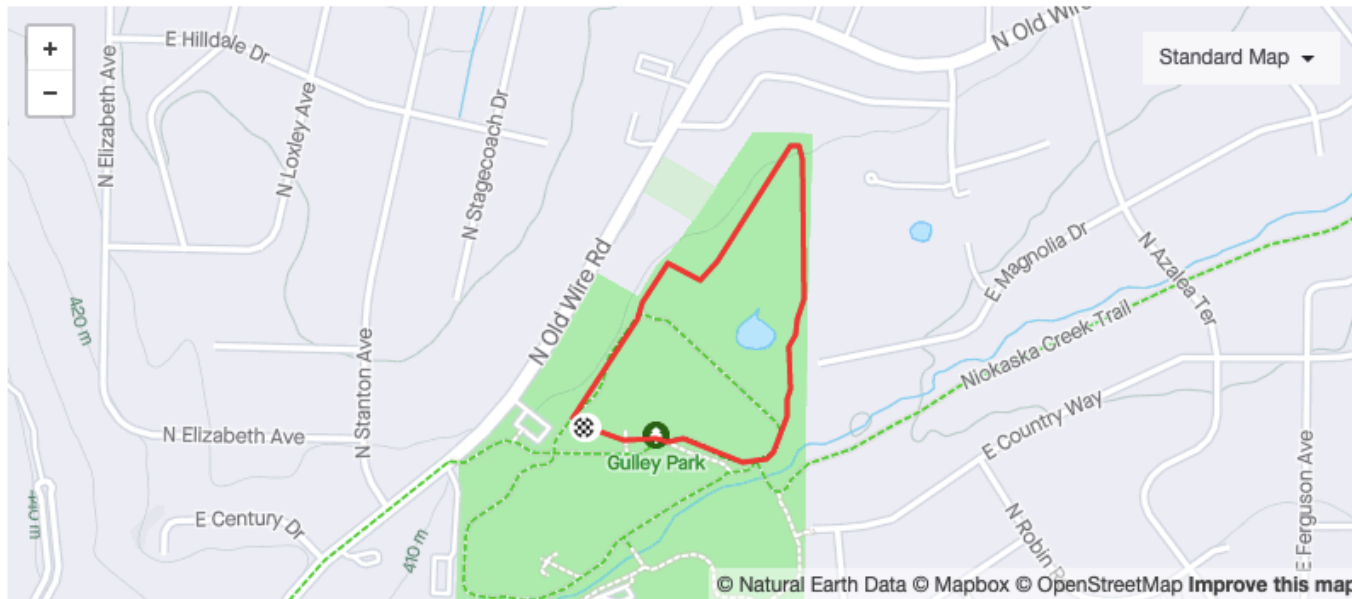

Cow Paddy Run 1k Course Map

COW PADDY Run

BENEFITING the SPARK FDN

0.64mi Distance
8ft Elevation Gain
Road Run Type

Start in grass near the gazebo. Start on the gazebo path and pick up the Niokaska Creek Trail. Turn left and head out on the grass loop. Follow the loop/ mowed path back to the paved trail. Follow the paved trail and turn right to run back through the arch to the finish!